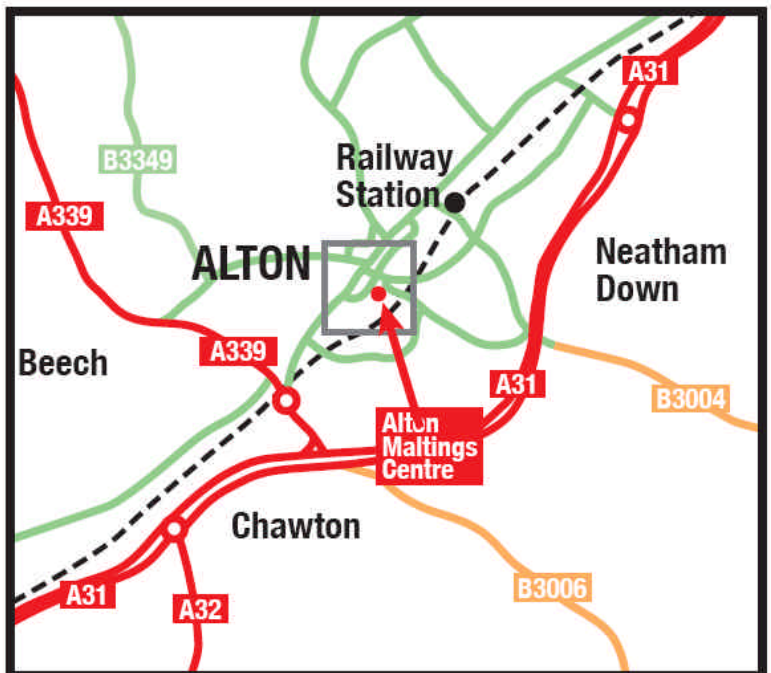

## From Winchester/Southampton

Exit M3 onto A31 at J10  
Follow A31 through Ropley and Four Marks to Alton  
See **Local** below

## Local

On arrival at Alton follow signs to Town Centre or Brewery  
As you pass the Brewery look for signs to Alton Maltings Centre  
AMC is located behind the car park of the Sainsbury's supermarket.

## Car Parking

We have spaces for 50 cars at AMC.  
There is limited parking on Maltings Close itself.  
Traffic congestion on Maltings Close can be a problem when large events are scheduled.  
If you are arriving for a large event please consider parking in the Mount Pleasant Long Stay car park.  
This is the least expensive car park, and is within a five minute walk of AMC via footpaths (as marked on the map).  
Mount Pleasant Car Park is accessible by cars only from Mount Pleasant Road; there is no road access from Draymans Way.  
Do not park in the Residents parking bays at the top of Maltings Close.

## By Rail

AMC is within a 15 minute walk of Alton railway station.

Please note that there is no direct pedestrian access from St Mary's Close to AMC